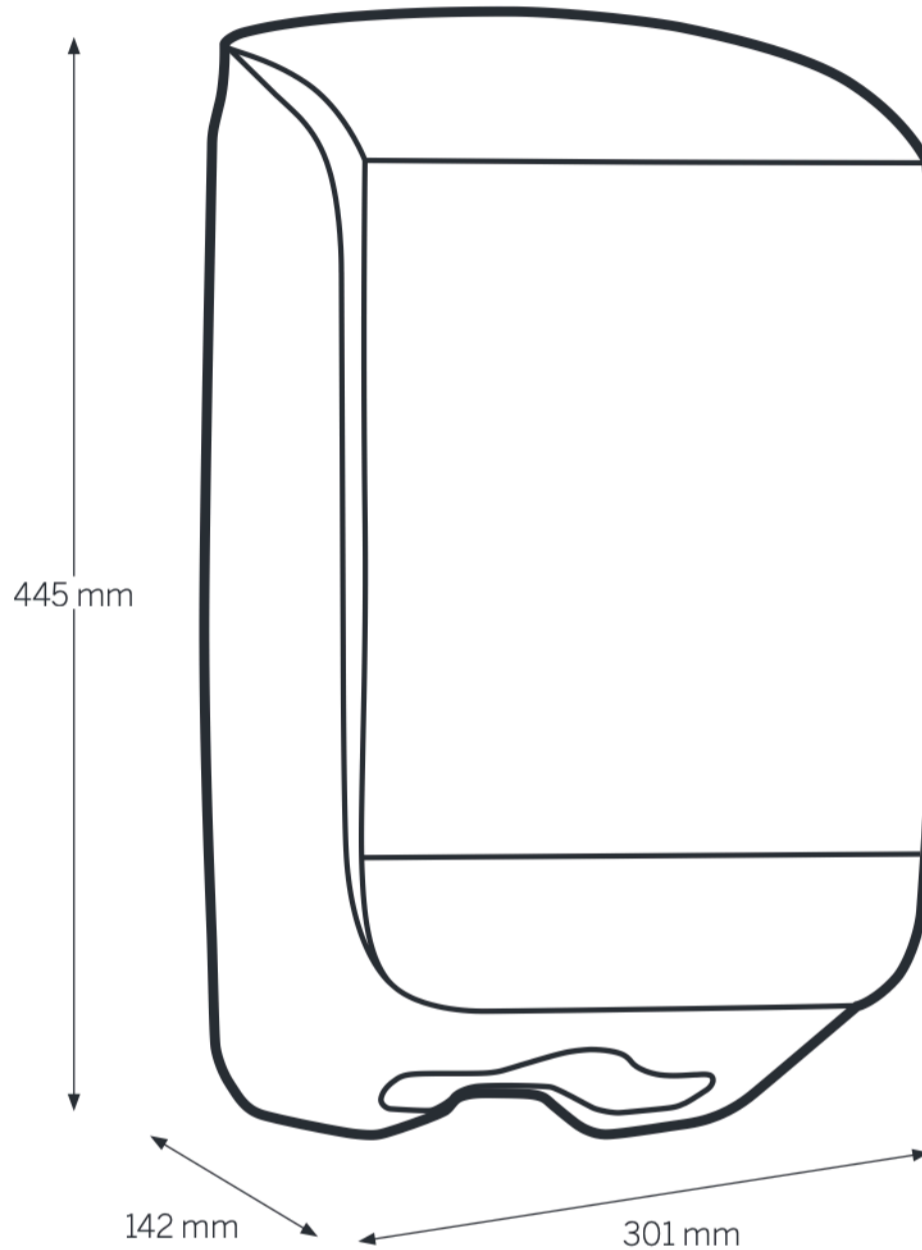

77410, 77434

KATRIN Hand Towel M Dispenser

Open with key
(Position – key needed and turn right)

Easy opening
(Position – turn left with key once, then no key needed to open dispenser)

**REMOVE
KEY**

204 mm

224 mm

**INSTALLATION GUIDE KATRIN HAND TOWEL M DISPENSER
SCALE 1:1**