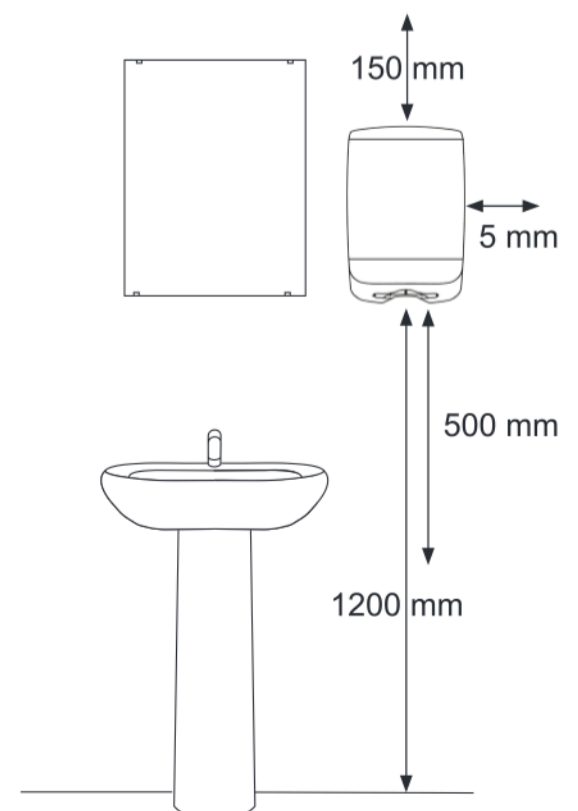

77410, 77434

KATRIN Hand Towel M Dispenser

Open with key
(Position – key needed and turn right)

Easy opening
(Position – turn left with key once, then no key needed to open dispenser)

**REMOVE
KEY**

204 mm

224 mm

**INSTALLATION GUIDE KATRIN HAND TOWEL M DISPENSER
SCALE 1:1**