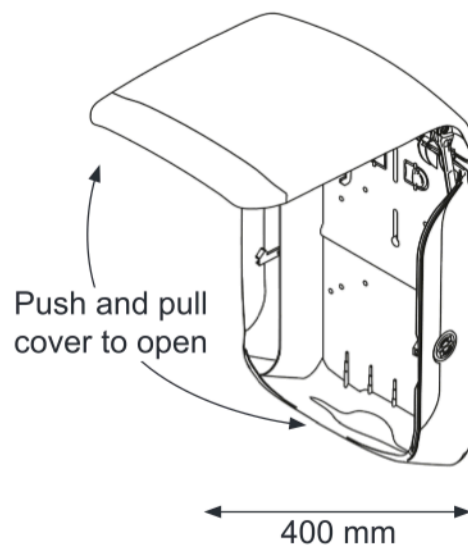

77410, 77434

KATRIN Hand Towel M Dispenser

Open with key
(Position – key needed and turn right)

Easy opening
(Position – turn left with key once, then no key needed to open dispenser)

**REMOVE
KEY**

204 mm

224 mm

**INSTALLATION GUIDE KATRIN HAND TOWEL M DISPENSER
SCALE 1:1**