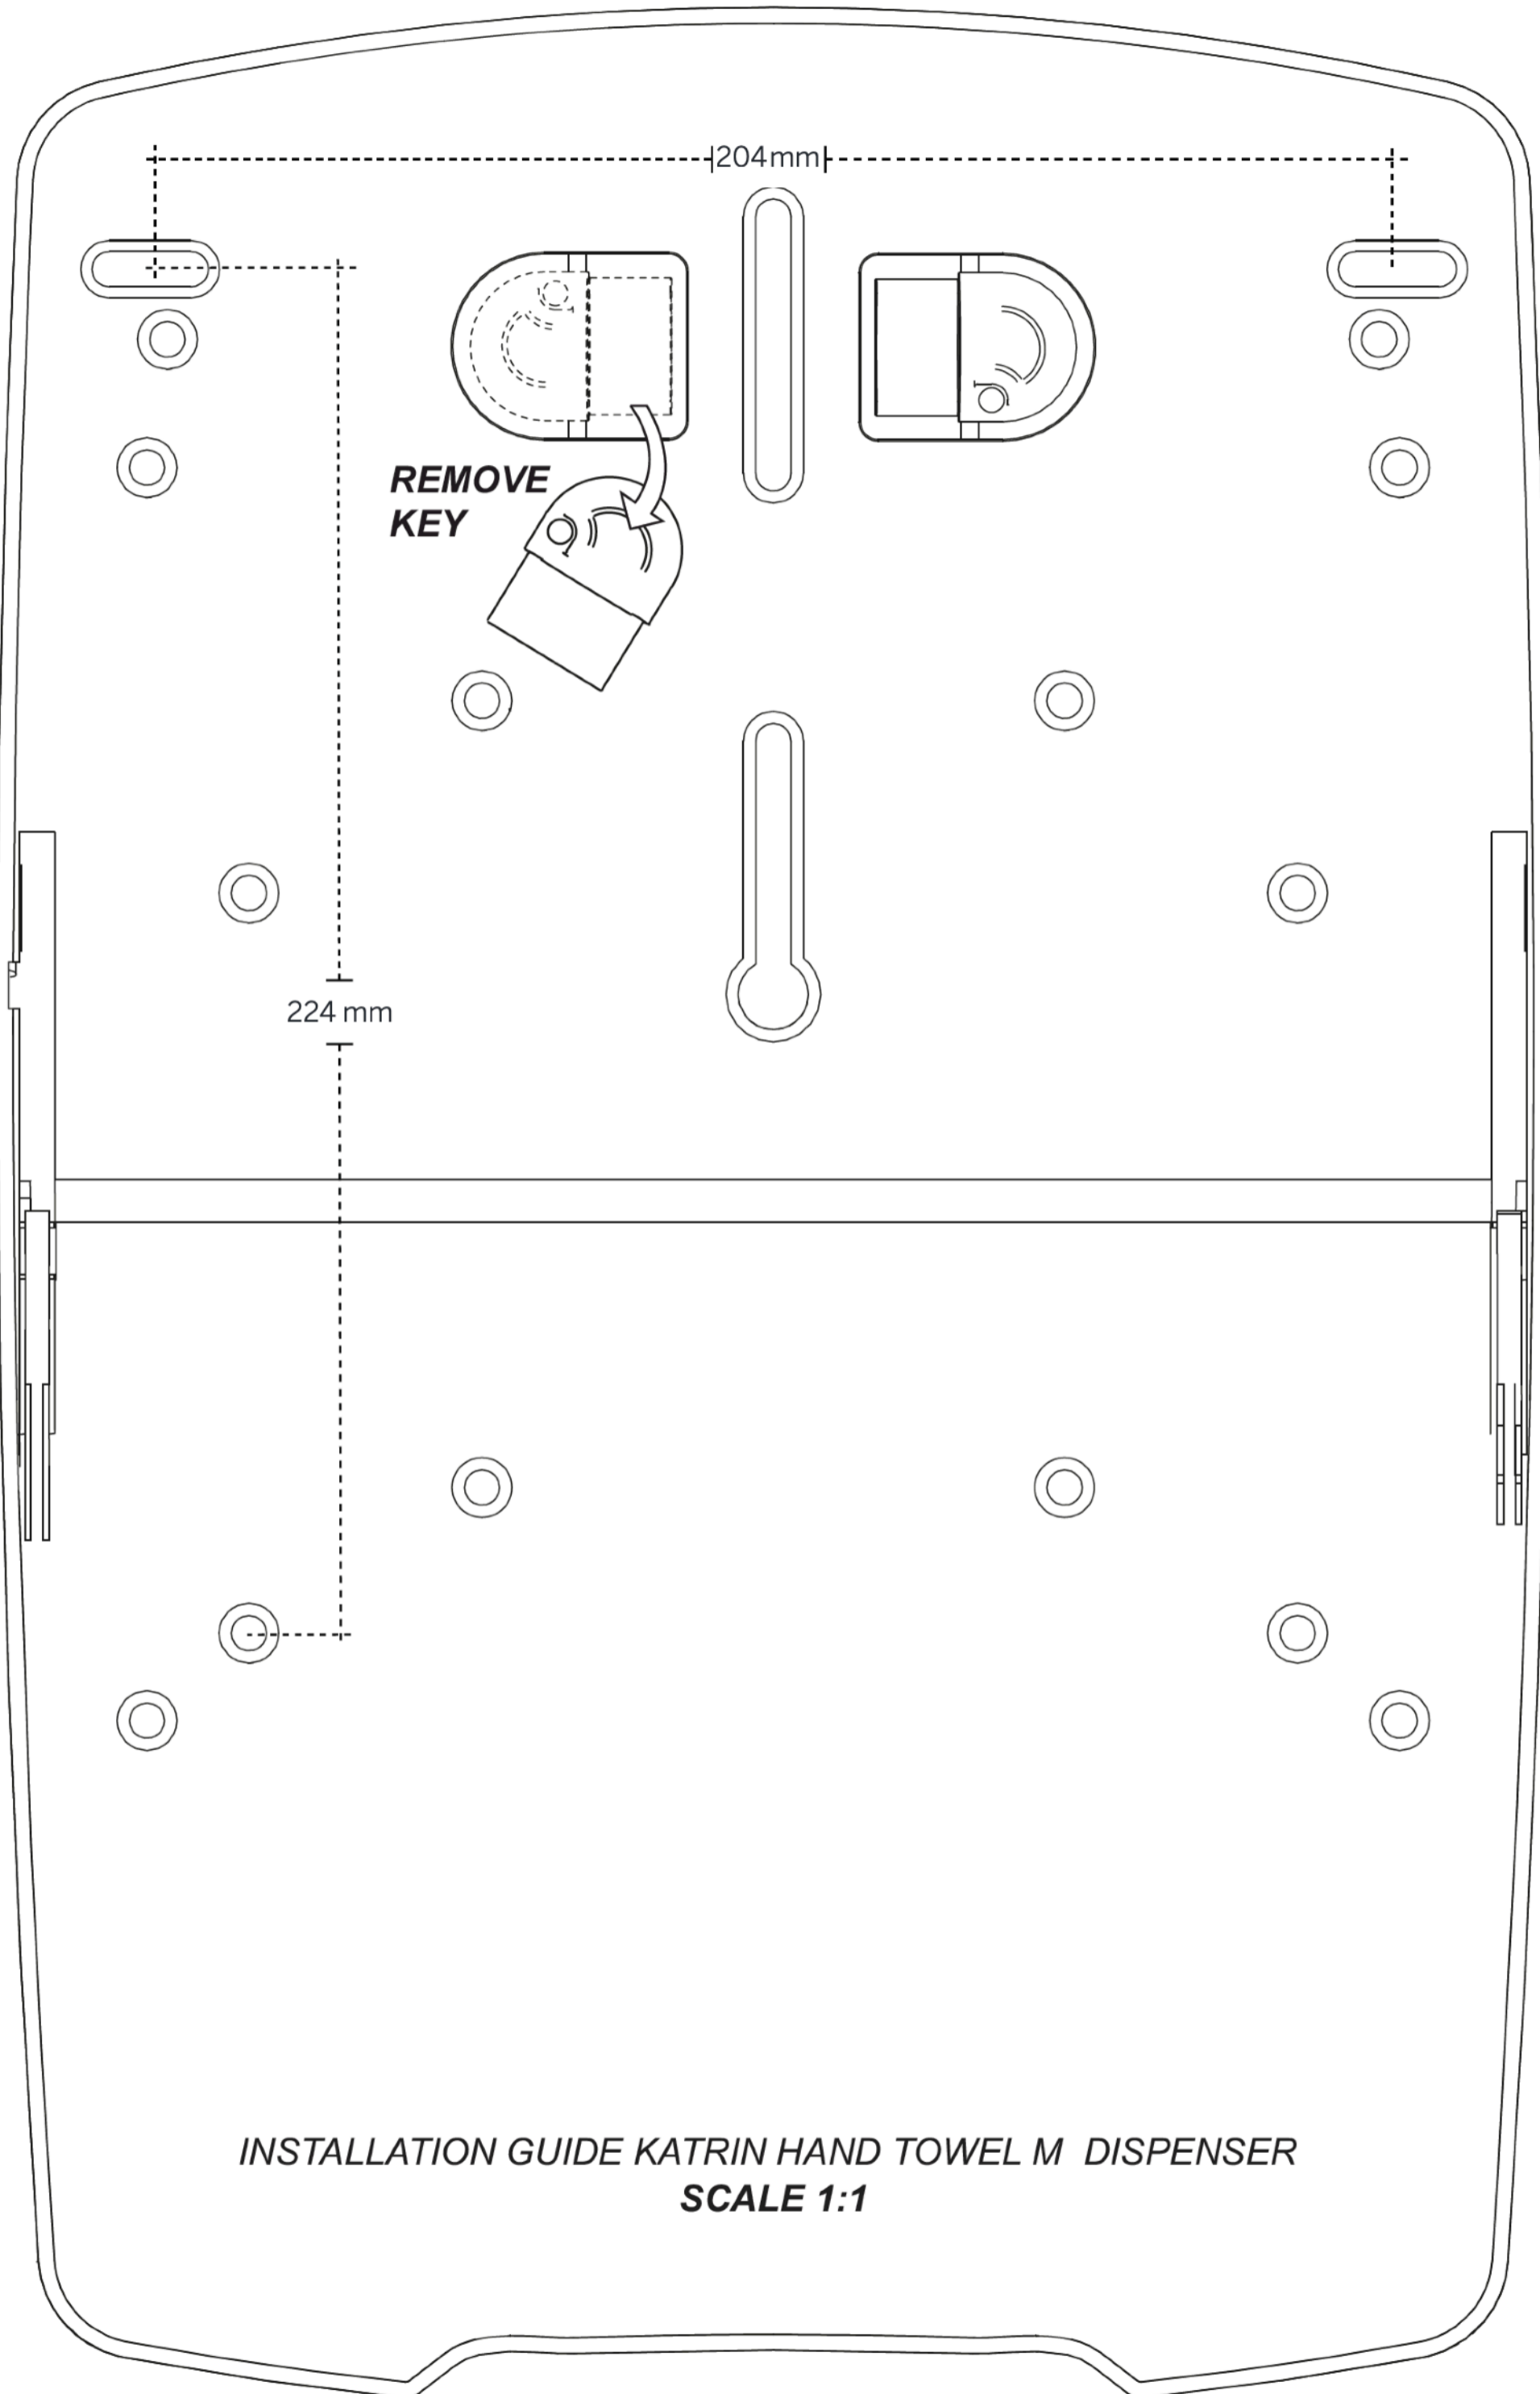

77410, 77434

KATRIN Hand Towel M Dispenser

Open with key
(Position – key needed and turn right)

Easy opening
(Position – turn left with key once, then no key needed to open dispenser)

**REMOVE
KEY**

204 mm

224 mm

**INSTALLATION GUIDE KATRIN HAND TOWEL M DISPENSER
SCALE 1:1**