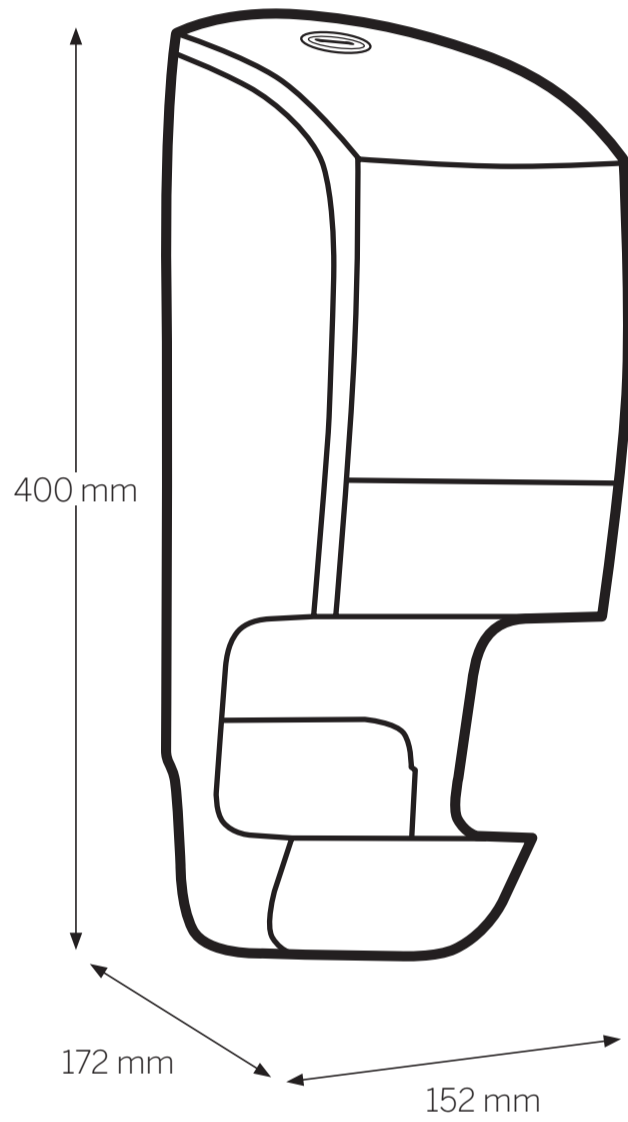

77465, 77472

KATRIN System Toilet Dispenser with Core Catcher

Open with key
(Position – key needed and turn right)

Push and pull
to open

290 mm

Easy opening
(Position – turn left with key once, then no key needed to open dispenser)

Roll Brake
Settings
Turn upwards
to decrease
roll breaking
Turn downwards
to increase
roll breaking

INSTALLATION GUIDE KATRIN SYSTEM TOILET DISPENSER
SCALE 1:1