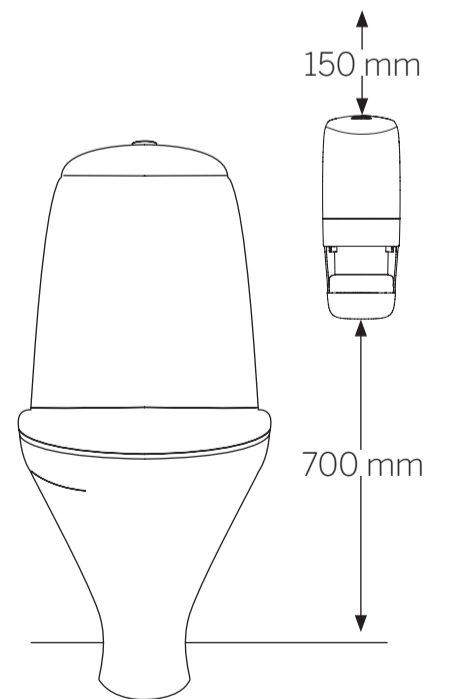

77465, 77472

KATRIN System Toilet Dispenser with Core Catcher

Open with key
(Position – key needed and turn right)

Push and pull
to open

290 mm

Easy opening
(Position – turn left with key once, then no key needed to open dispenser)

Roll Brake
Settings
Turn upwards
to decrease
roll breaking
Turn downwards
to increase
roll breaking

INSTALLATION GUIDE KATRIN SYSTEM TOILET DISPENSER
SCALE 1:1