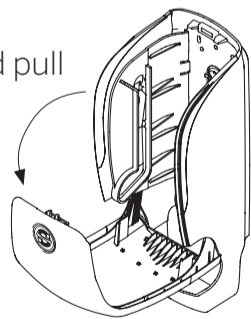

77465, 77472

KATRIN System Toilet Dispenser with Core Catcher

Open with key
(Position – key needed and turn right)

Push and pull
to open

290 mm

Easy opening
(Position – turn left with key once, then no key needed to open dispenser)

Roll Brake
Settings
Turn upwards
to decrease
roll breaking
Turn downwards
to increase
roll breaking

INSTALLATION GUIDE KATRIN SYSTEM TOILET DISPENSER
SCALE 1:1