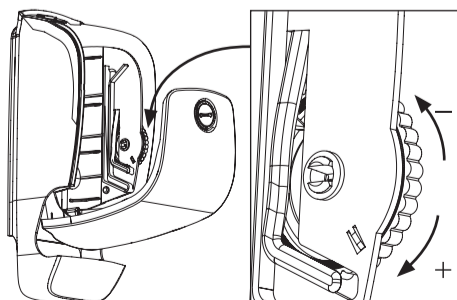

77465, 77472

KATRIN System Toilet Dispenser with Core Catcher

Open with key
(Position – key needed and turn right)

Push and pull
to open

290 mm

Easy opening
(Position – turn left with key once, then no key needed to open dispenser)

Roll Brake
Settings
Turn upwards
to decrease
roll breaking
Turn downwards
to increase
roll breaking

INSTALLATION GUIDE KATRIN SYSTEM TOILET DISPENSER
SCALE 1:1