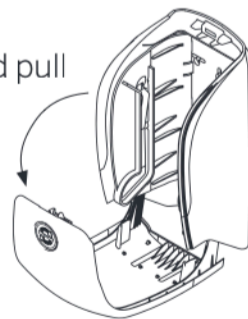

# 77496, 77519

KATRIN System Toilet Dispenser

Open with key  
(Position – key needed and turn right)

Push and pull  
to open

300 mm

Easy opening  
(Position – turn left with key once, then no key needed to open dispenser)

Roll Brake  
Settings

Turn upwards  
to decrease  
roll breaking

Turn downwards  
to increase  
roll breaking

INSTALLATION GUIDE KATRIN SYSTEM TOILET DISPENSER  
SCALE 1:1