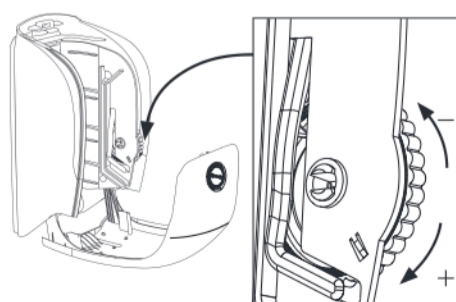

# 77496, 77519

KATRIN System Toilet Dispenser

Open with key  
(Position – key needed and turn right)

Push and pull  
to open

300 mm

Easy opening  
(Position – turn left with key once, then no key needed to open dispenser)

Roll Brake  
Settings

Turn upwards  
to decrease  
roll breaking

Turn downwards  
to increase  
roll breaking

INSTALLATION GUIDE KATRIN SYSTEM TOILET DISPENSER  
SCALE 1:1