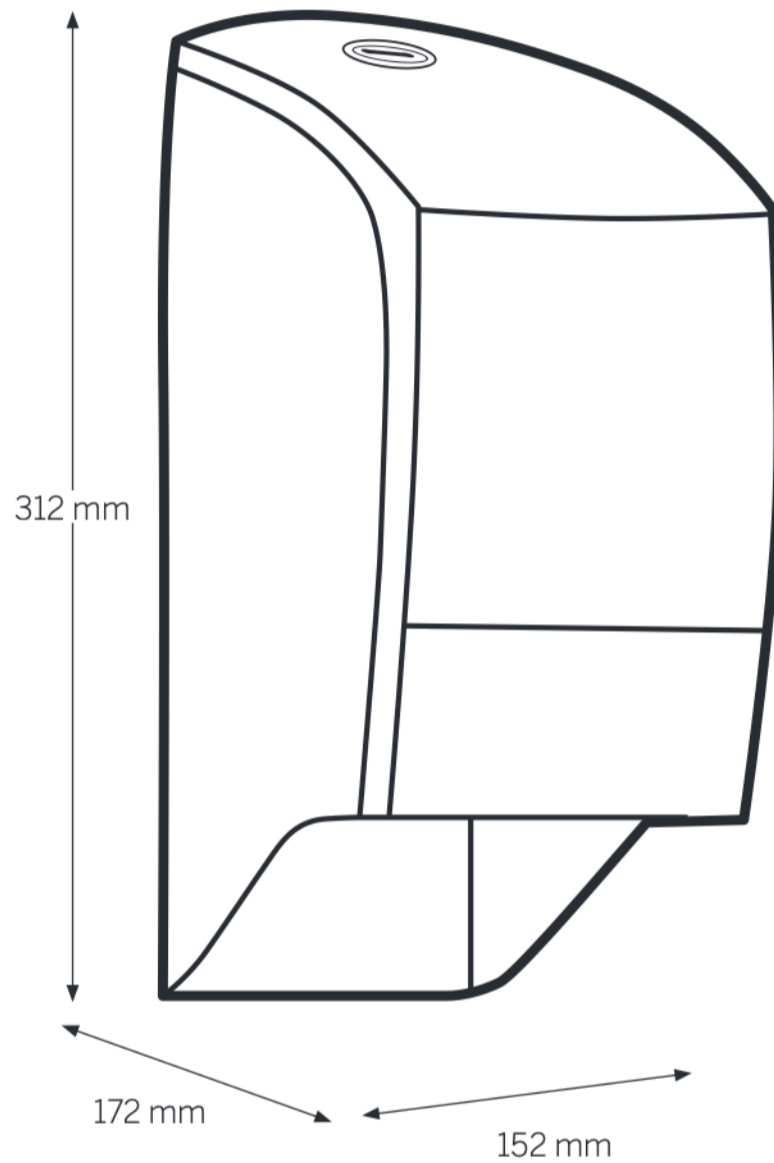

# 77496, 77519

KATRIN System Toilet Dispenser

Open with key  
(Position – key needed and turn right)

Push and pull  
to open

300 mm

Easy opening  
(Position – turn left with key once, then no key needed to open dispenser)

Roll Brake  
Settings

Turn upwards  
to decrease  
roll breaking

Turn downwards  
to increase  
roll breaking

INSTALLATION GUIDE KATRIN SYSTEM TOILET DISPENSER  
SCALE 1:1