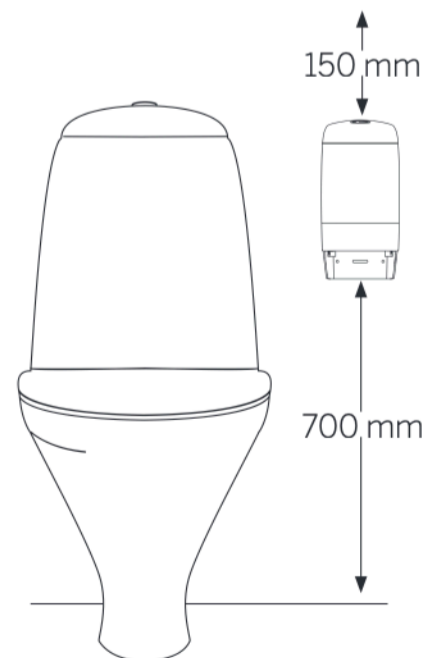

# 77496, 77519

KATRIN System Toilet Dispenser

Open with key  
(Position – key needed and turn right)

Push and pull  
to open

300 mm

Easy opening  
(Position – turn left with key once, then no key needed to open dispenser)

Roll Brake  
Settings

Turn upwards  
to decrease  
roll breaking

Turn downwards  
to increase  
roll breaking

INSTALLATION GUIDE KATRIN SYSTEM TOILET DISPENSER  
SCALE 1:1