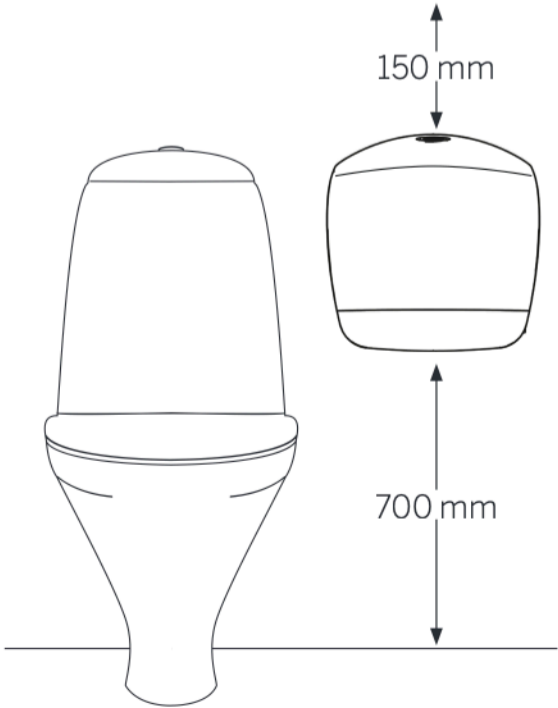

# 82148, 82186

KATRIN Gigant L Dispenser

Open with key  
(Position – key needed and turn right)

Easy opening  
(Position – turn left with key once, then no key needed to open dispenser)

Push on top  
and pull cover  
to open

200mm

**REMOVE  
KEY**

150mm