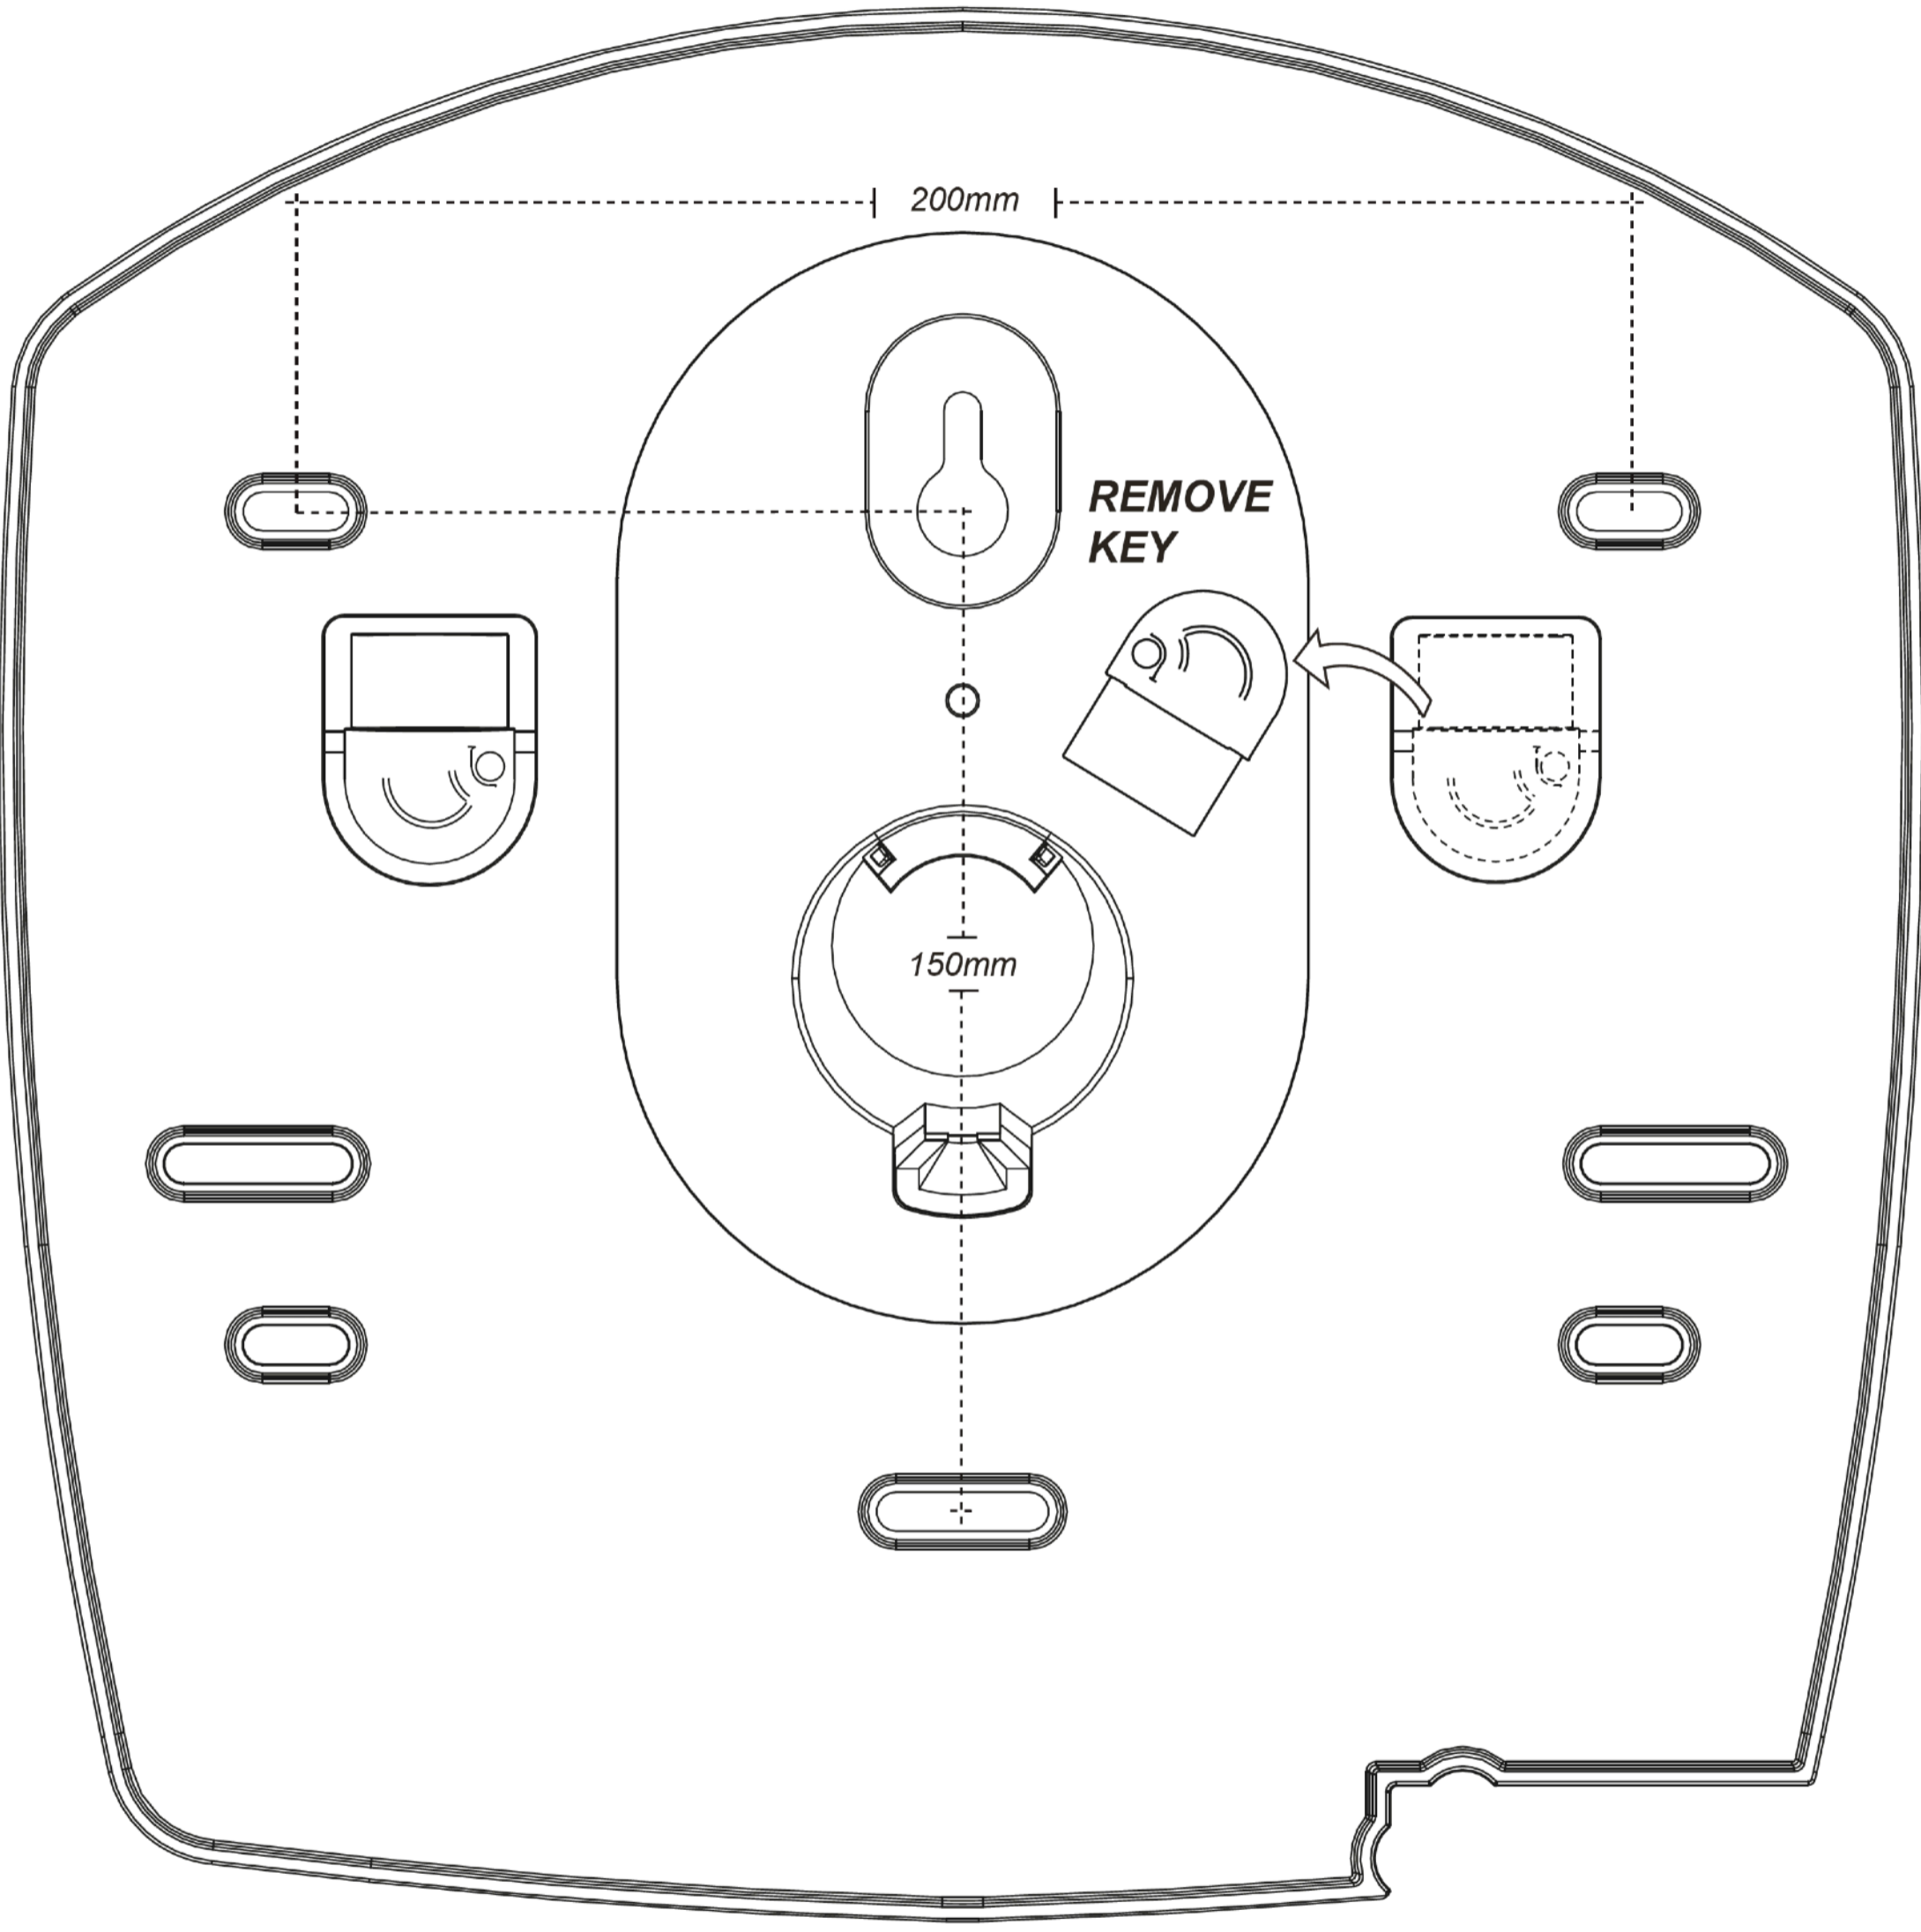

# 82148, 82186

KATRIN Gigant L Dispenser

Open with key  
(Position – key needed and turn right)

Easy opening  
(Position – turn left with key once, then no key needed to open dispenser)

Push on top  
and pull cover  
to open

200mm

**REMOVE  
KEY**

150mm