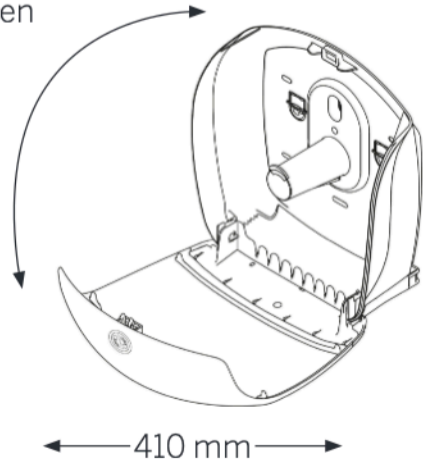

# 82148, 82186

KATRIN Gigant L Dispenser

Open with key  
(Position – key needed and turn right)

Easy opening  
(Position – turn left with key once, then no key needed to open dispenser)

Push on top  
and pull cover  
to open

200mm

**REMOVE  
KEY**

150mm