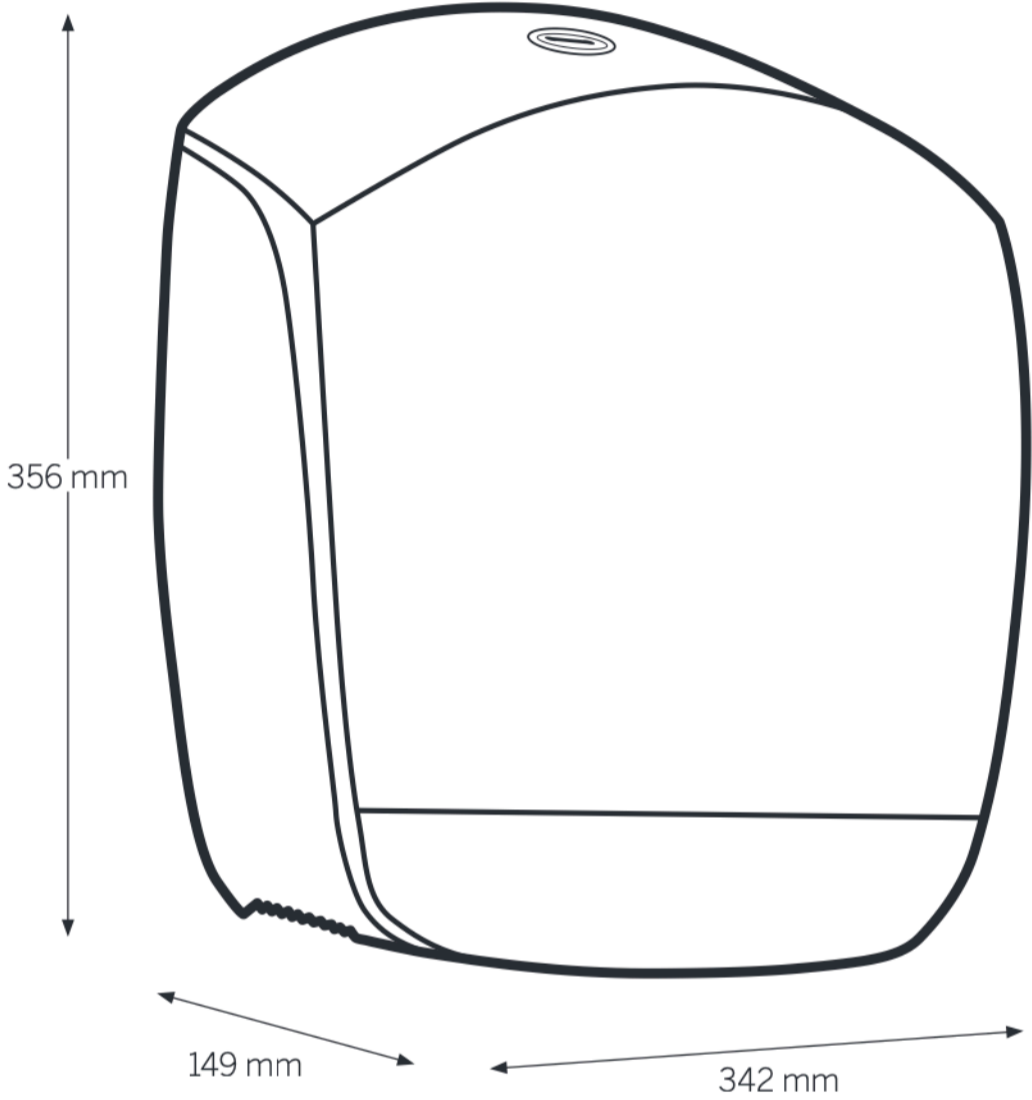

# 82148, 82186

KATRIN Gigant L Dispenser

Open with key  
(Position – key needed and turn right)

Easy opening  
(Position – turn left with key once, then no key needed to open dispenser)

Push on top  
and pull cover  
to open

200mm

**REMOVE  
KEY**

150mm